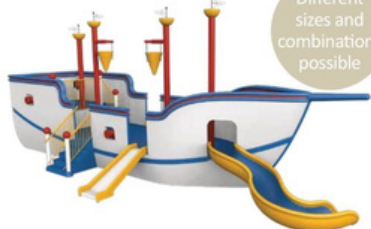

Different sizes and combinations possible

Colourful ship 1150 4000

W = 4945 D = 6975 H = 4460