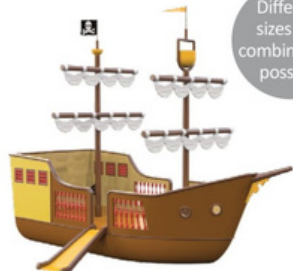

Different sizes and combinations possible

Pirate ship classic 1140 4001
W = 5705 D = 8445 H = 6406