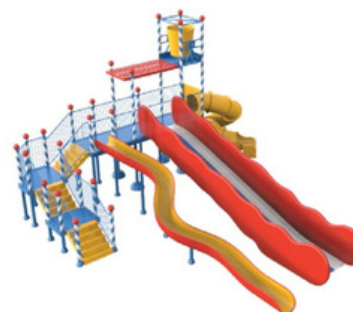

Waterplayground XL 1110 9837
W = 9973 D = 10210 H = 5930